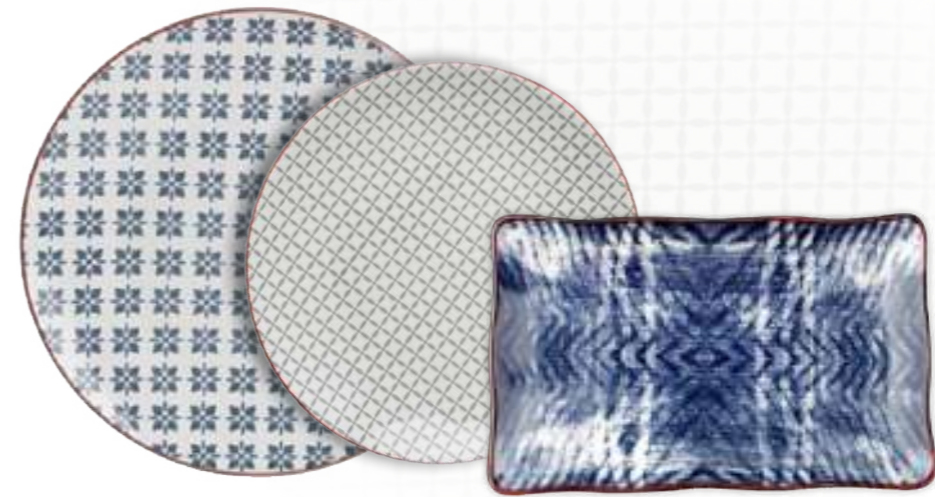

18Z127 Mavi Düz Tabak / Blue Flat Plate 27 cm
18Z122 Gri Düz Tabak / Gray Flat Plate 22 cm
11Z122 Kobalt Kayık Tabak / Cobalt Oval Plate 21 cm

Bubble
C51930 Gri - Lacivert Meyve Suyu Bardak /
Gray - Navy Blue Juice Glass 300 cc